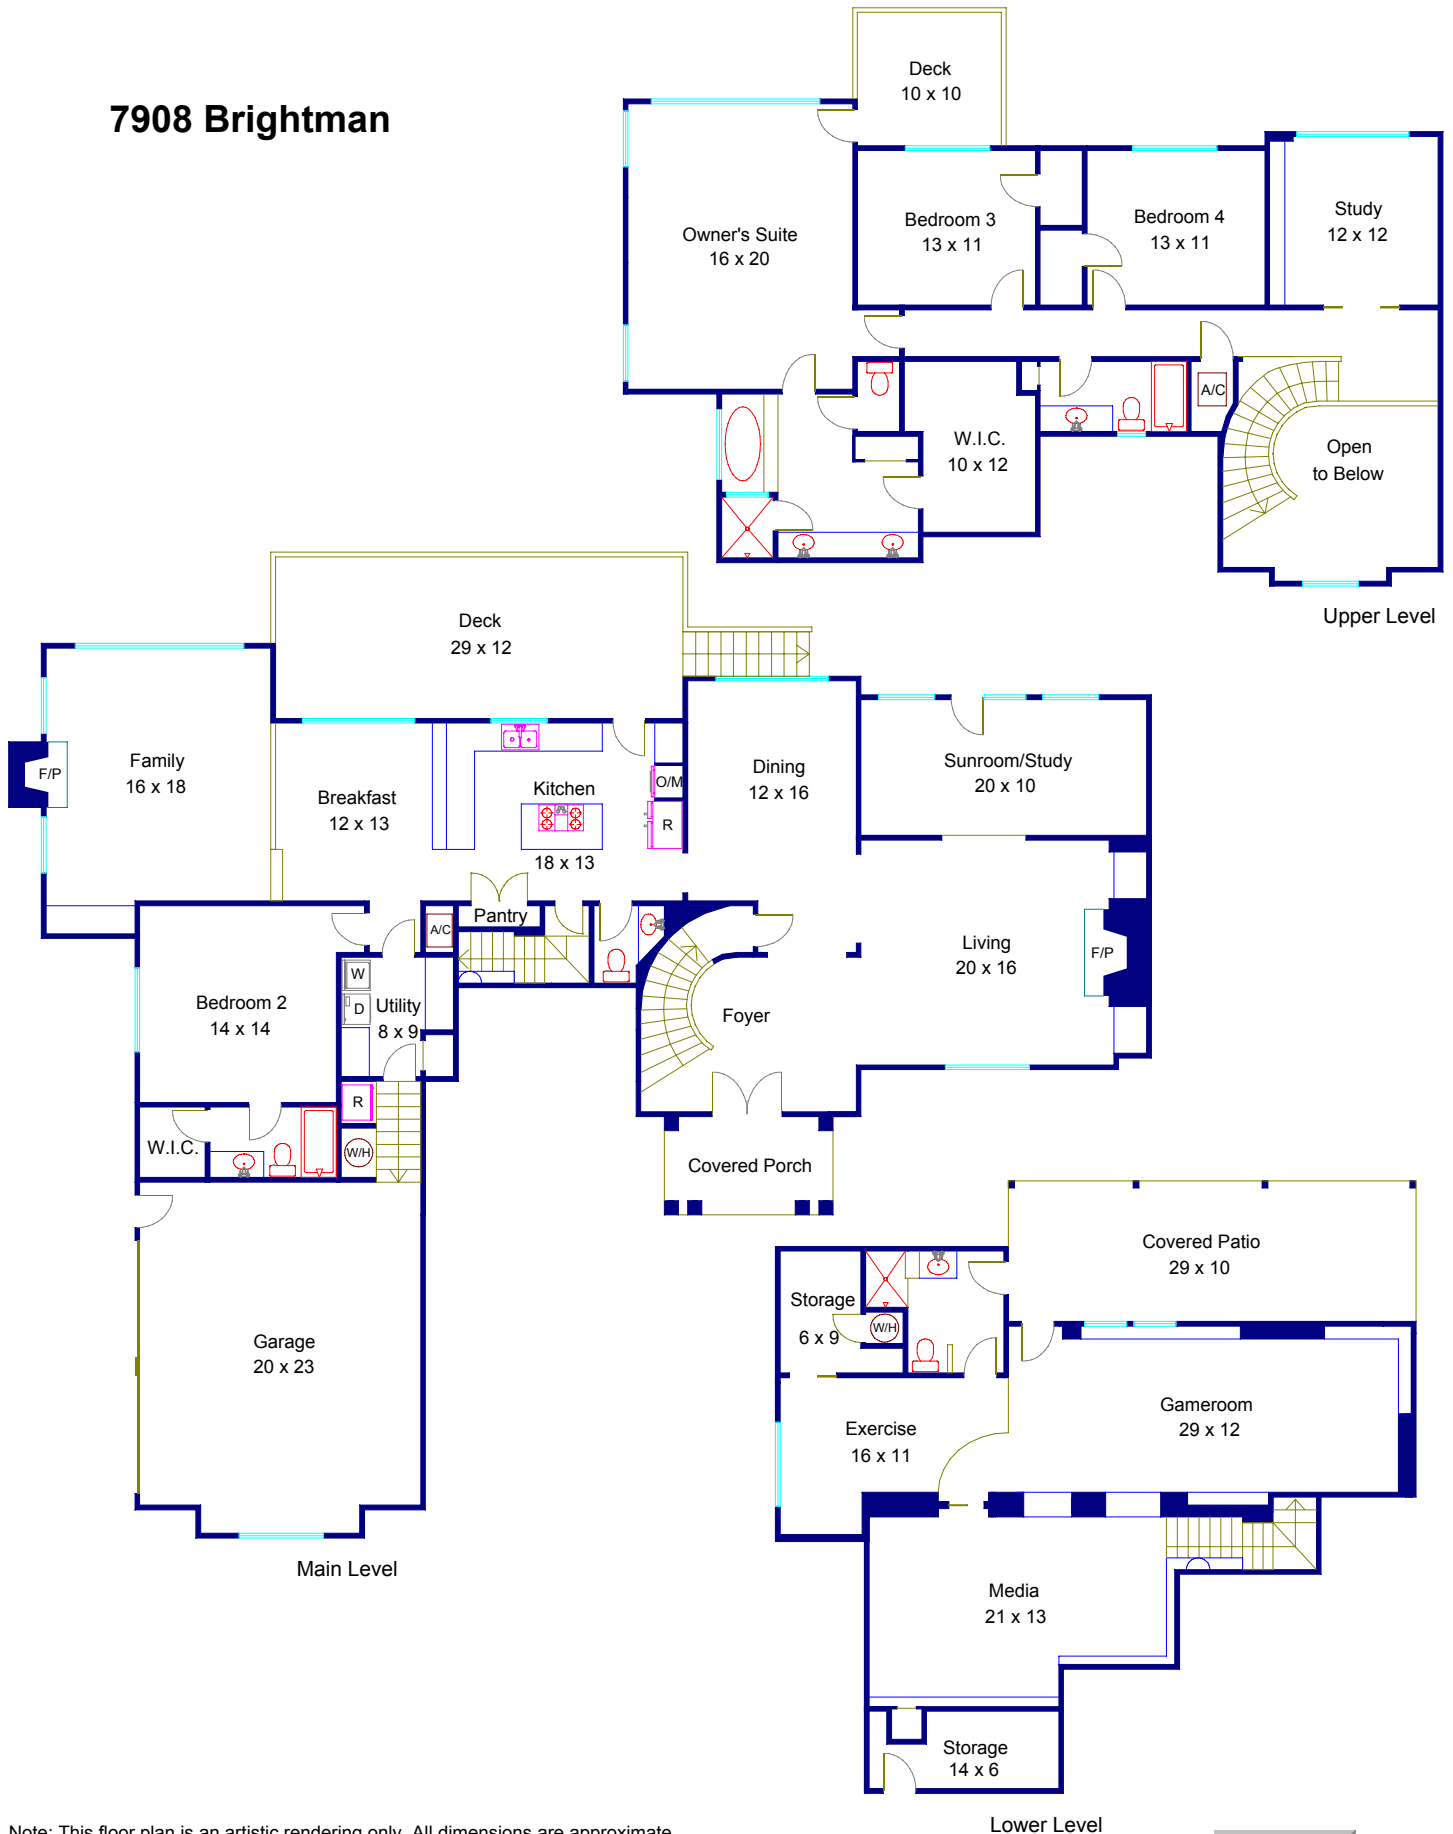

7908 Brightman

Note: This floor plan is an artistic rendering only. All dimensions are approximate. Floor Plan Graphics and Coldwell Banker United Realtors make no representation or warranty as to this rendering's accuracy and no measurements or dimensions should be relied upon without independent verification.

Marketed By Betty Hood, 512.328.4068, Coldwell Banker United Realtors, BettyHood.com
 Floor plan created by Floor Plan Graphics, 512.454.0383, FloorPlanGraphics.com